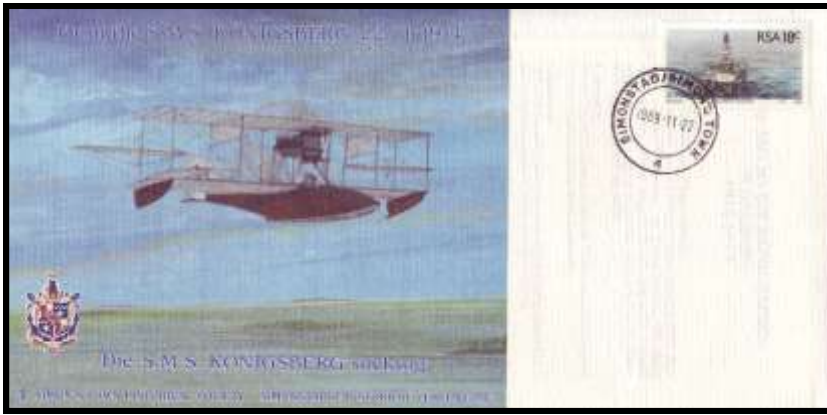

STHS 4 Date: 22 11 1989
Price R8
Hunt the SMS Königsberg
22.11.1914
Size 22 x 11 cm